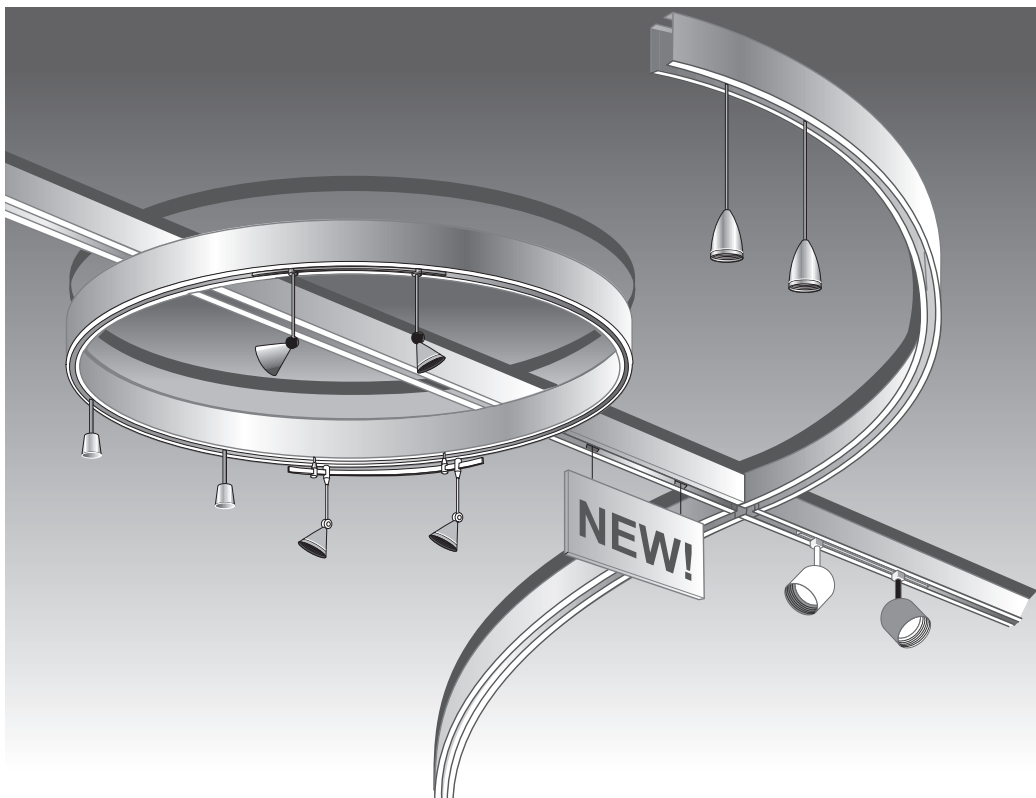

C² PAIRED COMPASSO™ CHANNELS

USGBORAL.COM

PRODUCT INFORMATION

Materials	Finishes
Painted steel	Standard Colors, Advantage Colors and custom colors

CUSTOM DESIGNS
PRE-ENGINEERED
NO FIELD-CUTTING

SIZE OPTIONS

Narrow Reveal (5/8")			Wide Reveal (1-3/8")	
4"	6"	8"	6"	8"

Supporting technical literature IC400 Recycled content See the Recycled Content selector.

TRADEMARKS
The trademarks USG INTERIORS, LLC., OR A RELATED COMPANY: COMPASSO and INNOVATION INSPIRED BY YOU are trademarks of USG Boral Building Products or one of more of its affiliates.

ACT 30 2015 / 7-15
©2015 USG Boral. All rights reserved.

USG BORAL SINGAPORE
8 Boon Lay Way #02-06 TradeHub 21
Singapore 609964
Tel: (65) 6272 9272 Fax: (65) 6278 5310

www.usgboral.com

USG BORAL